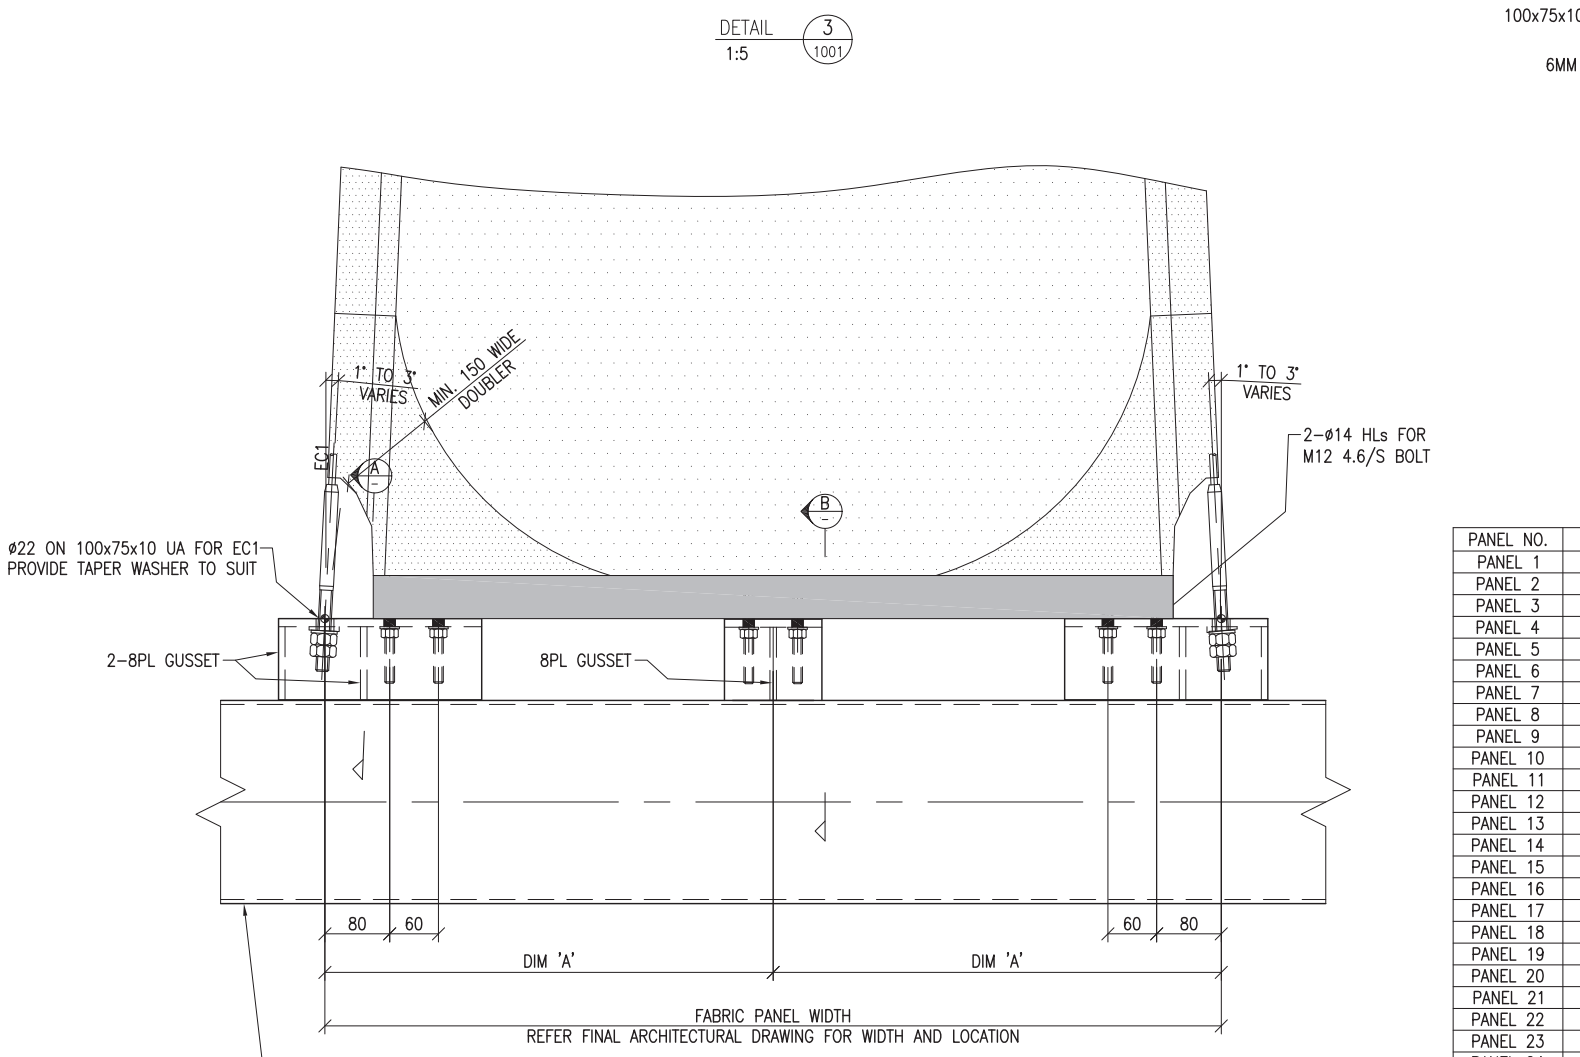

DETAIL 3
1:5

DETAIL 2
1:5

FABRIC PANEL WIDTH	DIM 'A'	No. OFF
1150	575	4
1100	550	3

C

PANEL NO.	WI
PANEL 1	85
PANEL 2	85
PANEL 3	100
PANEL 4	95
PANEL 5	85
PANEL 6	60
PANEL 7	85
PANEL 8	60
PANEL 9	95
PANEL 10	85
PANEL 11	110
PANEL 12	100
PANEL 13	95
PANEL 14	85
PANEL 15	85
PANEL 16	115
PANEL 17	60
PANEL 18	100
PANEL 19	60
PANEL 20	85
PANEL 21	115
PANEL 22	85
PANEL 23	110
PANEL 24	95
PANEL 25	100
PANEL 26	95
PANEL 27	85
PANEL 28	60